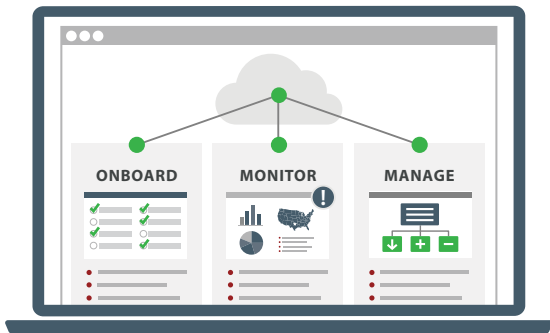

Because Safety is Job One

ONBOARD, MONITOR AND MANAGE YOUR CONTRACTED MOTOR CARRIERS

CARRIER SELECT is a powerful, easy-to-use platform for freight brokers and shippers to onboard, monitor and manage your custom list of motor carriers.

Set and forget your hiring policies for CSA scores, licensing, insurance, safety rating and operating authority—upload your list of DOT#'s and let Carrier Select do the rest.

NOW WITH DAILY ALERTS! Daily Alerts notify you of any violation of your safety thresholds.